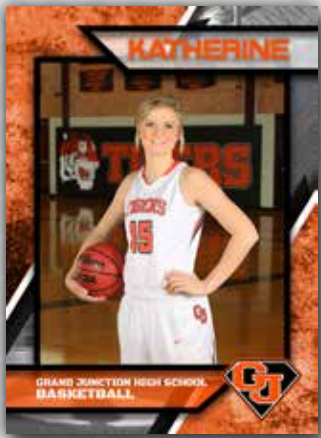

8x10" or 10x13" Memory Mate

8x10 Canvas Mount

8x10 Canvas Mount Memory Mate

Trading Cards

Front

Back

MJ THOMAS SPORTS PHOTO

SPORTS PORTRAITS